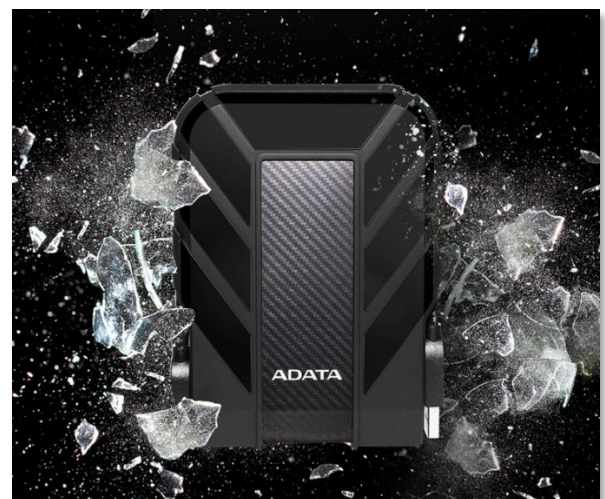

External Hard Drive

Full-angle protection

HD710 Pro External Hard Drive

The HD710 Pro takes external hard drive durability further. We test it to beyond IP68 dust and waterproof standards, plus make sure it passes military-grade shock proofing with triple-layered protective construction. With up to 4TB capacity, this master of storage survival is your ally in keeping content safe whether your flavor is diving, hiking, biking, or simply taking a quick stroll.

Beyond IP68 to withstand the unexpected

The HD710 Pro is a drive with total dust-tight protection and tested for 60 minutes in 2 meters of water - that's more than IEC IPX8 requirements! Prepare to dive?

Takes shocks like a true warrior with military-grade

We test it to US Army MIL-STD-810G 516.6, meaning it can easily take falls from 1.5 meters. Your data is safe, so feel free to go out there and take on more challenges.

Guarded by durable triple-layered construction

The HD710 Pro has three primary layers coating it, from tough silicone, through a shock absorbing buffer, the tough plastic shell that's closest to the drive itself and holds it firmly in place.