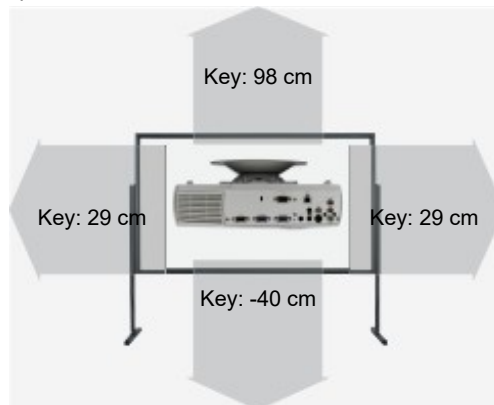

Bluetooth 5.0

Ceiling Mounting
Power
Size WxHxD
Operating Noise

Yes, is possible.
150W
760 x 164 x 358 mm (29,9"x6,5"x14,1") 44,62 L/dm³
28 / 26 dB in Eco Mode

Weight
Keystone
Illumination
Frequenz
Foot-Lamberts

13,21 kg / 28,66 lbs.
Vert.: +/-30° automatisch
Hori.: +/-30°
100%
H-sync: 15-135 kHz
V-sync: 23-240 Hz

Features
Screen Mirroring

103 fL / max. 508 cm screen width
353 cd/m²
■ Full HD 1080P compatible
■ Eco Mode
■ Automatic and manual vertical keystone correction
■ High Dynamic Range (HDR)
■ Wi-Fi network compatible.
■ Short-throw projector
■ Game Lantenz:
■ 17.9ms (1080P 60Hz)
■ 17.9ms (4K 60Hz)
■ 21ms (1080p120Hz)
■ 21ms (4K@120Hz) *downscaling to 1080p120Hz
■ 8.7ms (1080P 240Hz)
Airplay, Google Cast
Game Lantenz:
17.9ms (1080P 60Hz)
17.9ms (4K 60Hz)
21ms (1080p120Hz)
21ms (4K@120Hz) *downscaling to 1080p120Hz
8.7ms (1080P 240Hz)

Please note

Optional accessories

Deckenhalterung Länge 225 mm

Halterung45

85,80 €

Status

2023 Discontinued (EOL) // Last update of the data: 2025-04-07

Data

More Details

HCinema

<https://www.projector-database.com/pro/benqv5000i-en.html>

Due to our ongoing commitment to continuously improve the quality of our projector database, this brochure is also subject to change without notice. HCinema is not responsible for any errors or omissions contained in product descriptions.