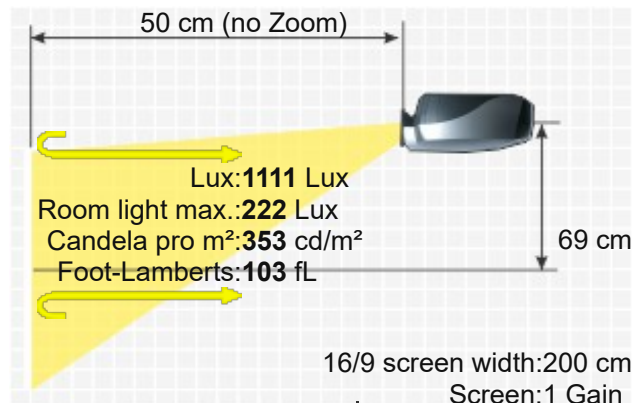

Connections

3x HDMI (2.0b/HDCP2.2) in
S/PDIF
Mini Jack Audio out
3x USB Typ A in
USB Type Mini B (service)
RS232C Din 9 pin in
12V Trigger