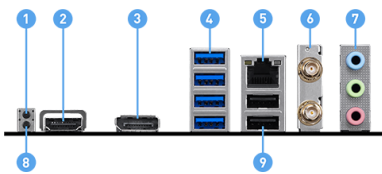

SPECIFICATIONS

Model Name	PRO A620AM-G EVO WIFI
CPU Support	Supports AMD Ryzen™ 9000 / 8000 / 7000 Series Desktop Processors
CPU Socket	AMD Socket AM5
Chipset	AMD A620A Chipset
Expansion Slots	1 x PCIe 4.0 x16 slot 1 x PCIe 3.0 x1 slot
Display Interface	Support 4K@60Hz as specified in HDMI™ 2.1, DisplayPort 1.4 – Requires Processor Graphics
Memory Support	2 DIMMs, Dual Channel DDR5 - 6800+ MT/s (OC)
Storage	2 x M.2 Gen4 x4 64Gbps slots 4 x SATA 6Gbps ports
USB ports	7 x USB 5Gbps (6 Type-A + 1 Type-C) 6 x USB 2.0
LAN	Realtek® 8125D 2.5G LAN
WIFI / BT	Wi-Fi 6E module, Bluetooth 5.3
Audio	8-Channel (7.1) HD Audio with Audio Boost

FEATURES

	Latest DDR5 Memory A huge step of DDR performance enhancement with the latest DDR5 memory and MSI Memory Boost technology.
	Lightning Gen4 Solution The latest Gen4 PCI-E and M.2 solution with up to 64GB/s bandwidth for maximum transfer speed.
	2.5G Network Solution Featuring premium 2.5G LAN to deliver better network experience.
	Wi-Fi 6E Supports 6GHz spectrum, MU-MIMO and BSS color technology, delivering speeds up to 2400Mbps.
	Frozr AI Cooling Detect CPU & GPU temperatures and automatically adjust system fan duty to a proper value.
	EZ Debug LED Easiest way to troubleshoot.
	Memory Boost Advanced technology to deliver pure data signals for the best performance, stability and compatibility.
	Core Boost With premium layout and fully digital power design to support more cores and provide better performance.
	Audio Boost Reward your ears with studio grade sound quality for the most immersive audio experience.

CONNECTIONS

1. Clear CMOS Button
2. HDMI™
3. DisplayPort
4. USB 5Gbps Type-A
5. 2.5G LAN
6. Wi-Fi / Bluetooth
7. Audio connectors
8. Flash BIOS Button
9. USB 2.0