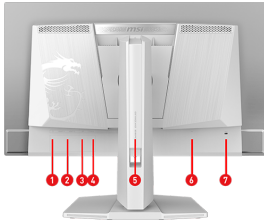

VESA CERTIFIED

VESA DisplayHDR True Black 400

It has passed the VESA DisplayHDR True Black 400 Certification, meaning it can provide a display with the most realistic colors.

Console Mode	Supported Resolution & Refresh Rate: 1080p: 60Hz and 120Hz 1440p: 60Hz and 120Hz
	HDMI™ CEC: Supported VRR: PS5 and Xbox Supported
Frameless Design	Yes
VESA Mounting	100 x 100 mm
Weight (NW / GW)	6.8 kg (14.99 lbs) / 10.49 kg (23.13 lbs)
PIP / PBP Function	Yes
Note	Display Port: 2560 x 1440 (Up to 280Hz) HDMI™: 2560 x 1440 (Up to 280Hz) Type-C (DP alt.): 2560 x 1440 (Up to 280Hz)
	Support: HDMI™ CEC, PIP/PBP; Non Support: KVM
Warranty	3 years (including panel burn-in)
Accessories	1x DisplayPort Cable (1.4a), 1x Power Cord (C13), 1x Quick Guide, 4x VESA Wall Mount Screw
Dimension with Stand (W x D x H)	611.1 x 241.9 x 532.84 mm (24.06 x 9.52 x 20.98 inch)
Dimension without Stand (W x D x H)	611.1 x 69.3 x 357.2 mm (24.06 x 2.73 x 14.06 inch)

CONNECTIONS

1. Headphone-out
2. 2x HDMI™ 2.1 (WQHD@280Hz)
3. DisplayPort 1.4a (HBR3)
4. USB Type-C (15W PD)
5. 5-Way Navigator
6. AC-in
7. Kensington Lock